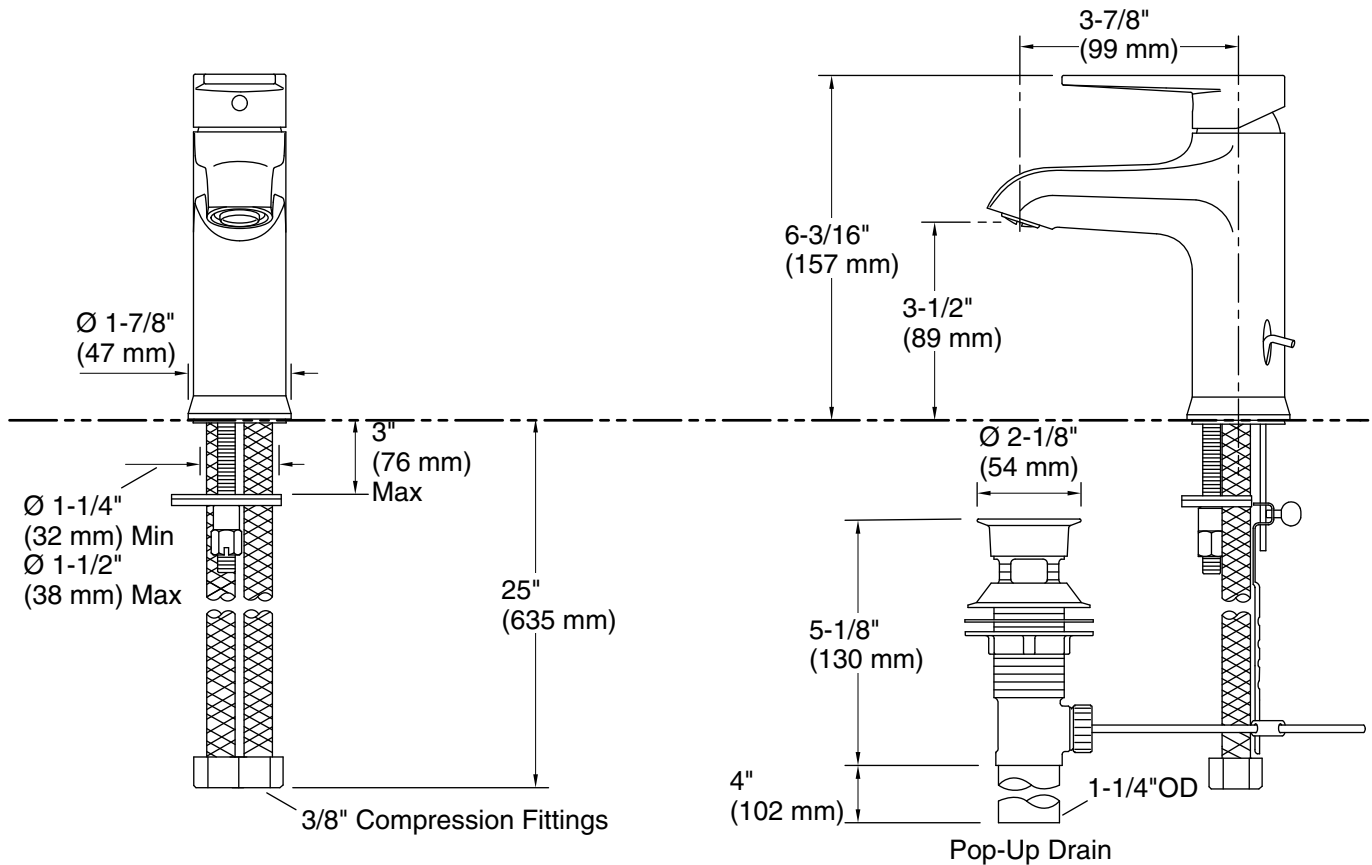

Features

- Single lever handle allows for both on/off activation and temperature setting
- KOHLER ceramic disc valves exceed industry longevity standards for a lifetime of durable performance
- Includes metal pop-up drain with 1-1/4" metal tailpiece
- 1.2 gpm (4.5 lpm) maximum flow rate at 60 psi (4.14 bar)

Material

- Premium metal construction for durability and reliability
- KOHLER finishes resist corrosion and tarnishing

Installation

- Coordinates with Pitch™ bath and shower trim
- Single hole
- Preattached flexible supply lines simplify installation

Technical Information

All product dimensions are nominal.

Faucet:

Flow rate: 1.2 gal/min (4.5 l/min)

Pressure: 60 psi (4.1 bar)

Drain included: Yes

Spout:

Spout reach: 3-7/8" (99 mm)